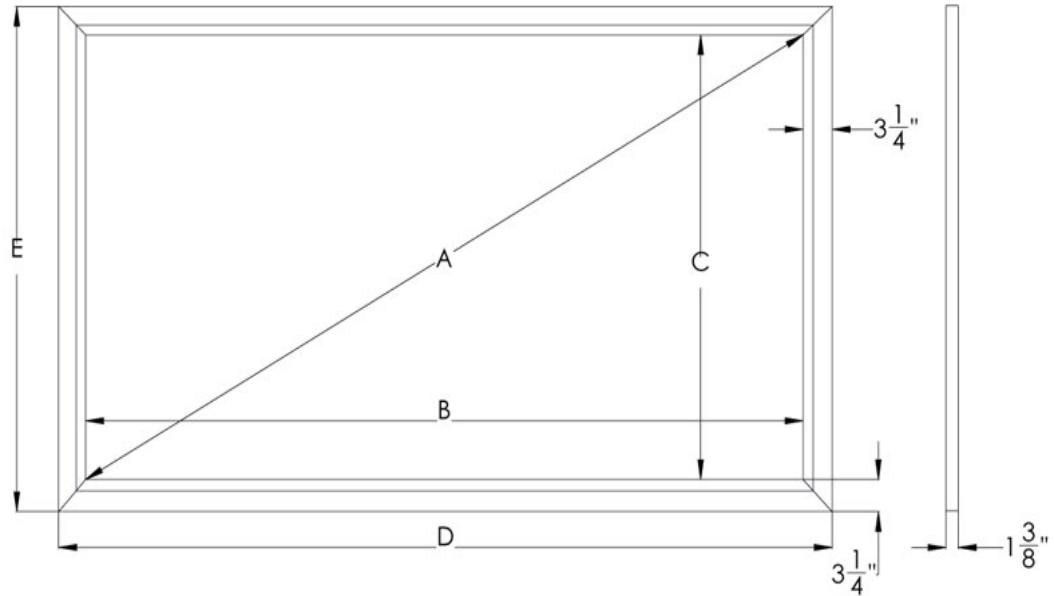


	
Model No.	1TF100GW
Aspect Ratio	16:9
Material	Gamma White 1.1

X _____
 Acceptance Signature _____ Date _____

Quote good for 30 days from 7-5-2016. Shipping not included in quoted price.

Diagonal	A	100.0000"
Width	B	87.1875"
Height	C	49.0000"
Total Width	D	93.6875"
Total Height	E	55.5000"

Shipping Info

Please call for custom size Dimensions and Weights

Diagonal Screen Size:	100"
Screen Material:	Gamma White 1.1
Quantity:	1